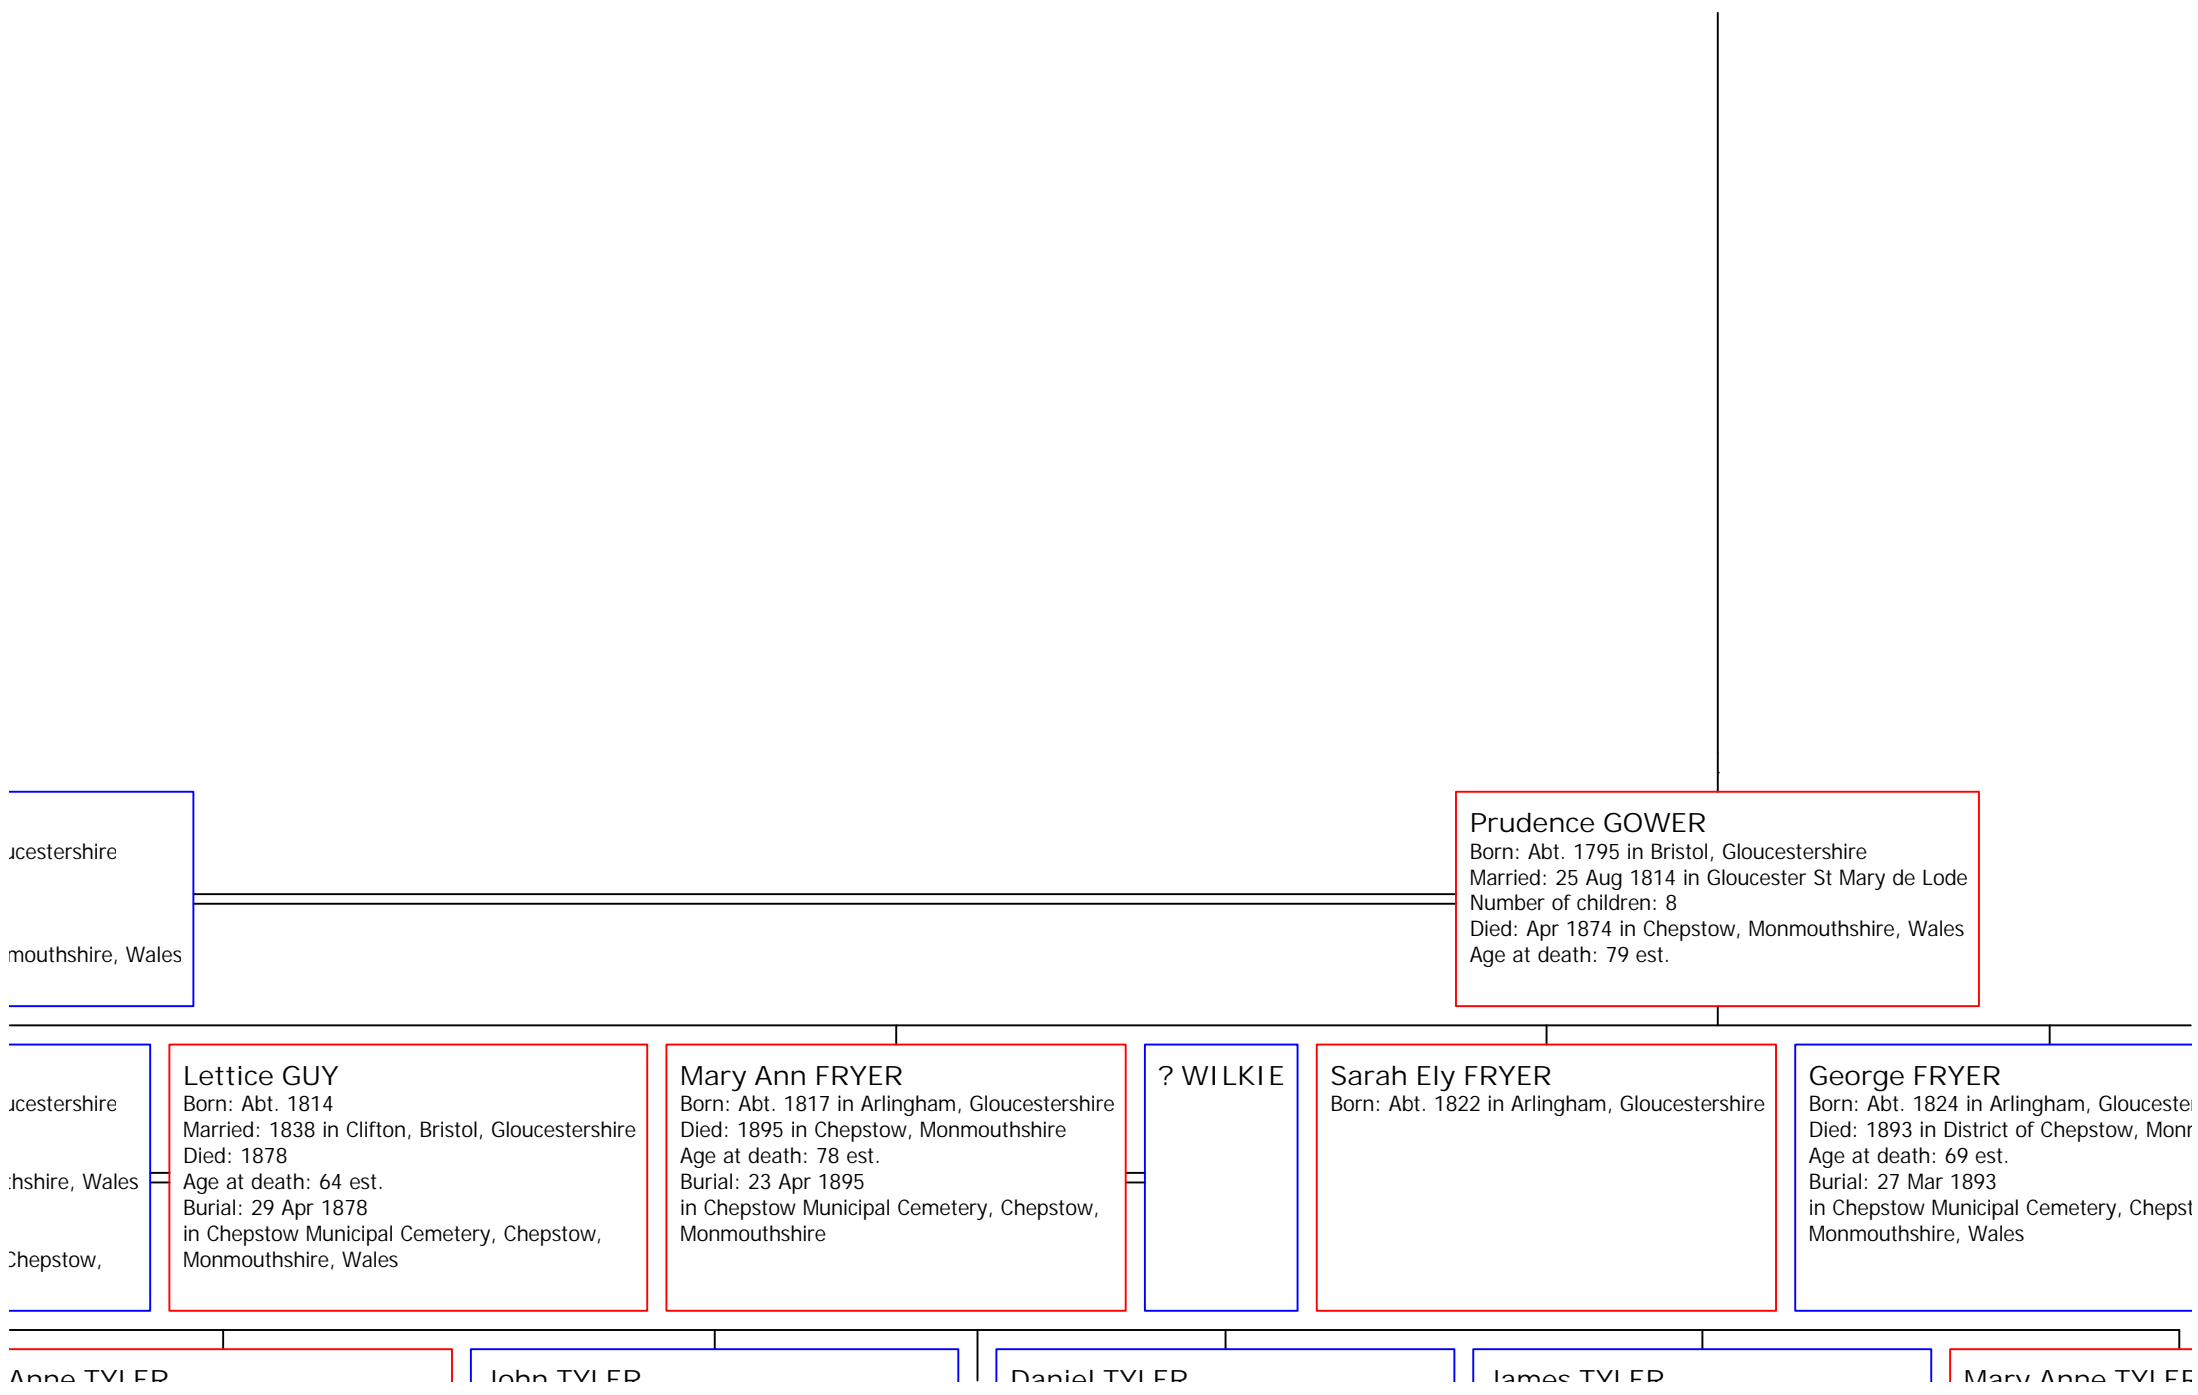

William TYLER

Elizabeth ?

Charles TYLER

Ann

Gloucestershire  
Monmouthshire, Wales

**Prudence GOWER**  
 Born: Abt. 1795 in Bristol, Gloucestershire  
 Married: 25 Aug 1814 in Gloucester St Mary de Lode  
 Number of children: 8  
 Died: Apr 1874 in Chepstow, Monmouthshire, Wales  
 Age at death: 79 est.