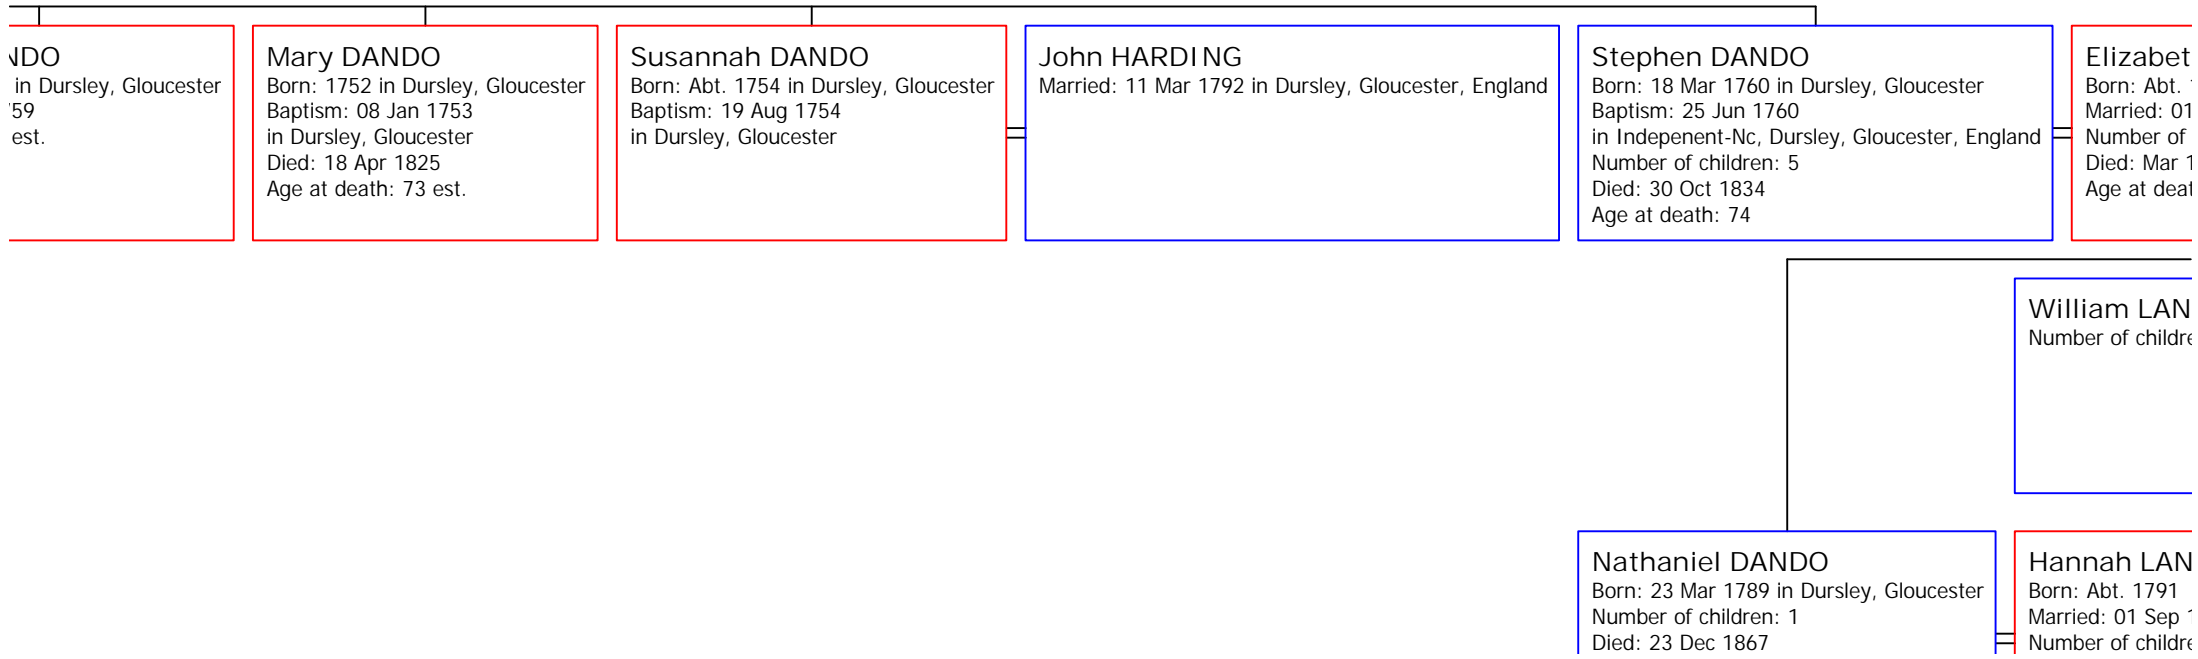

Elizabeth DANDO  
Born: Abt. 1746 in Dursley, Gloucestershire  
Baptism: 18 Aug 1746  
in Dursley, Gloucester

ibeth JONES  
Abt. 1763  
d: 01 Jul 1788 in Dursley, Gloucester, England  
er of children: 5  
Mar 1845  
t death: 82 est.