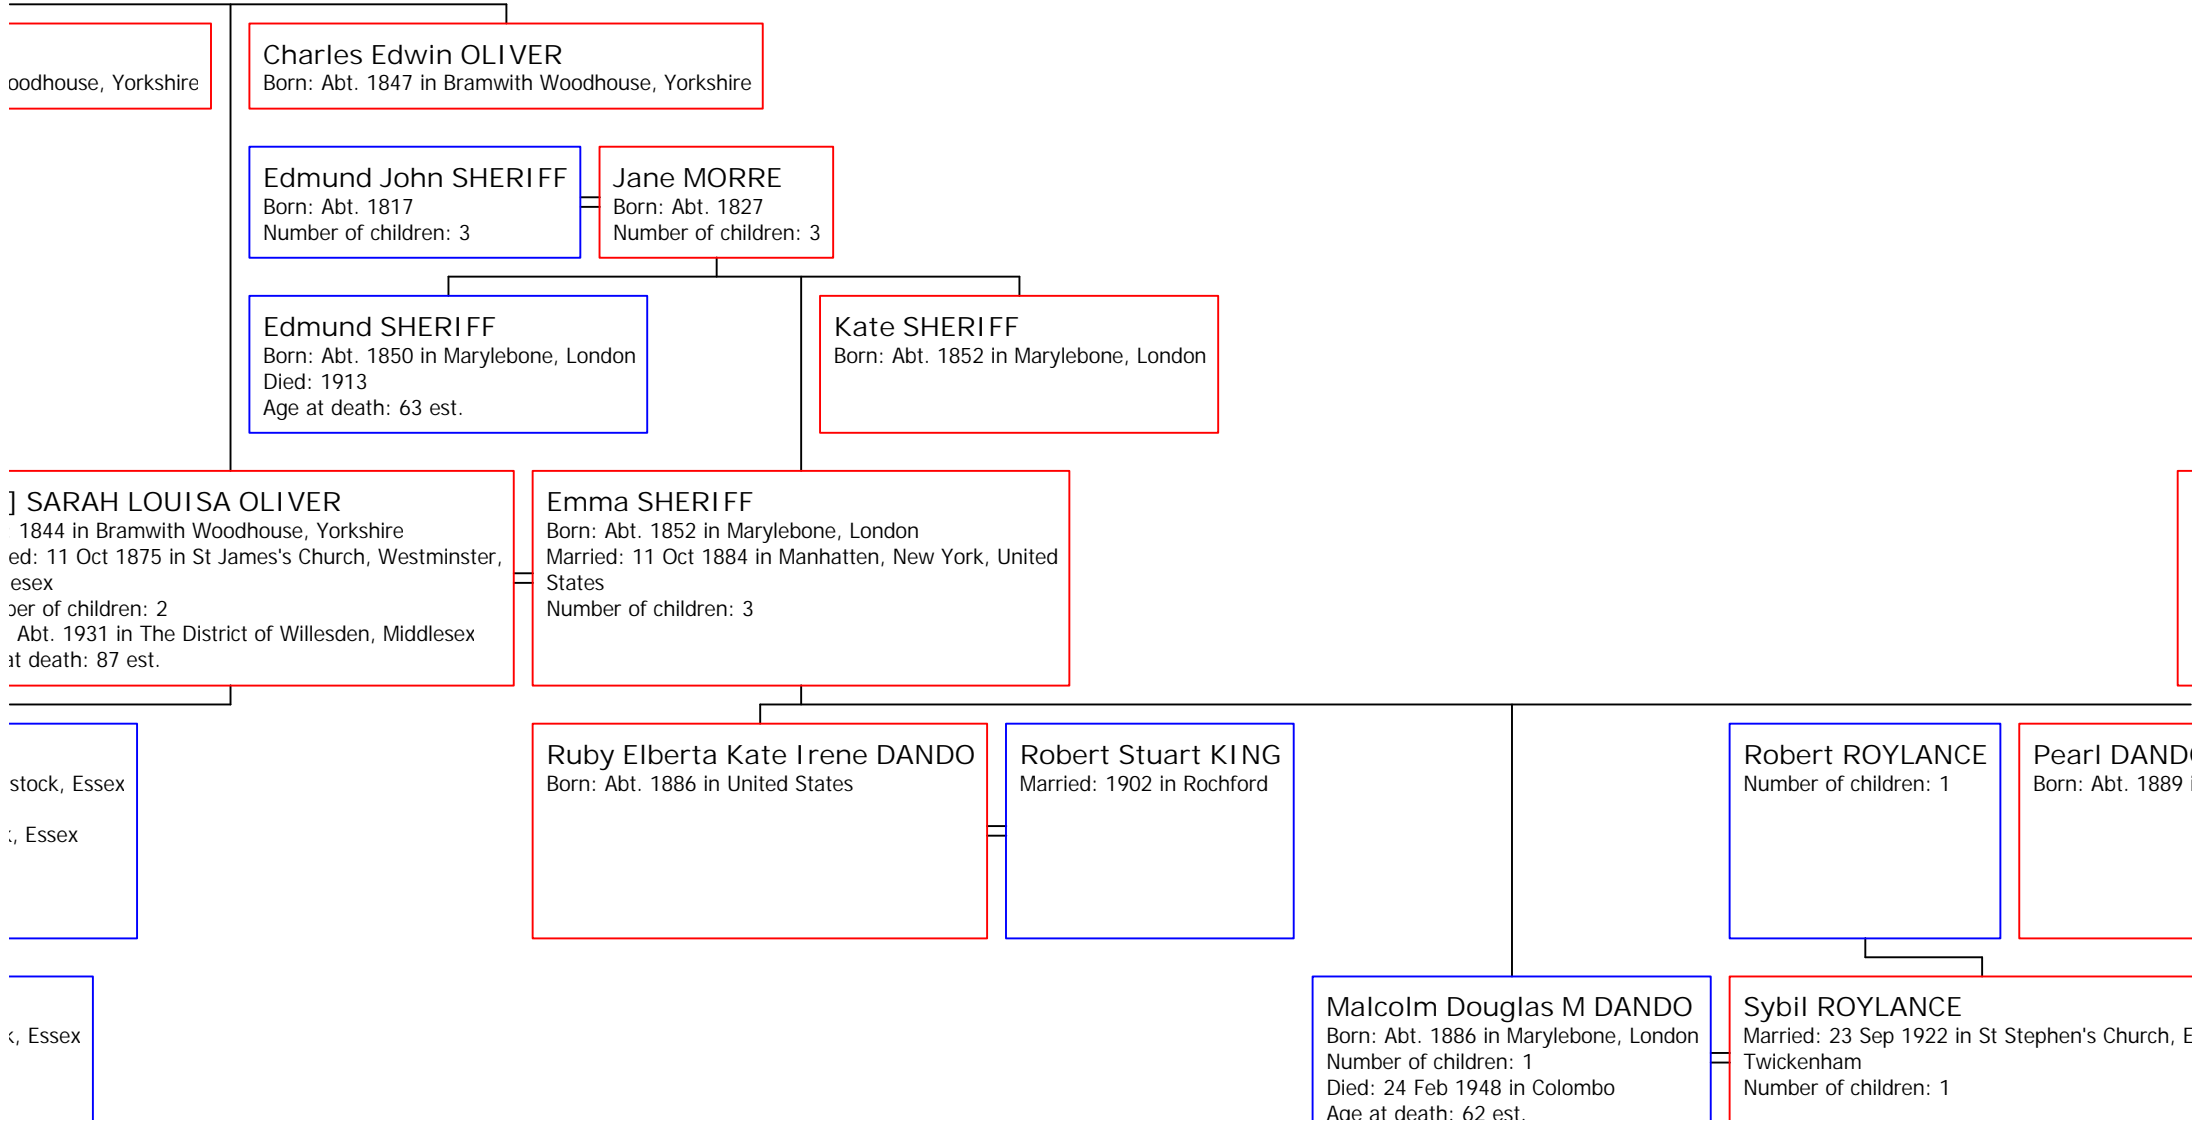

Burial: 24 Feb 1829
in St John the Baptist, Old Sodbury, Gloucestershire