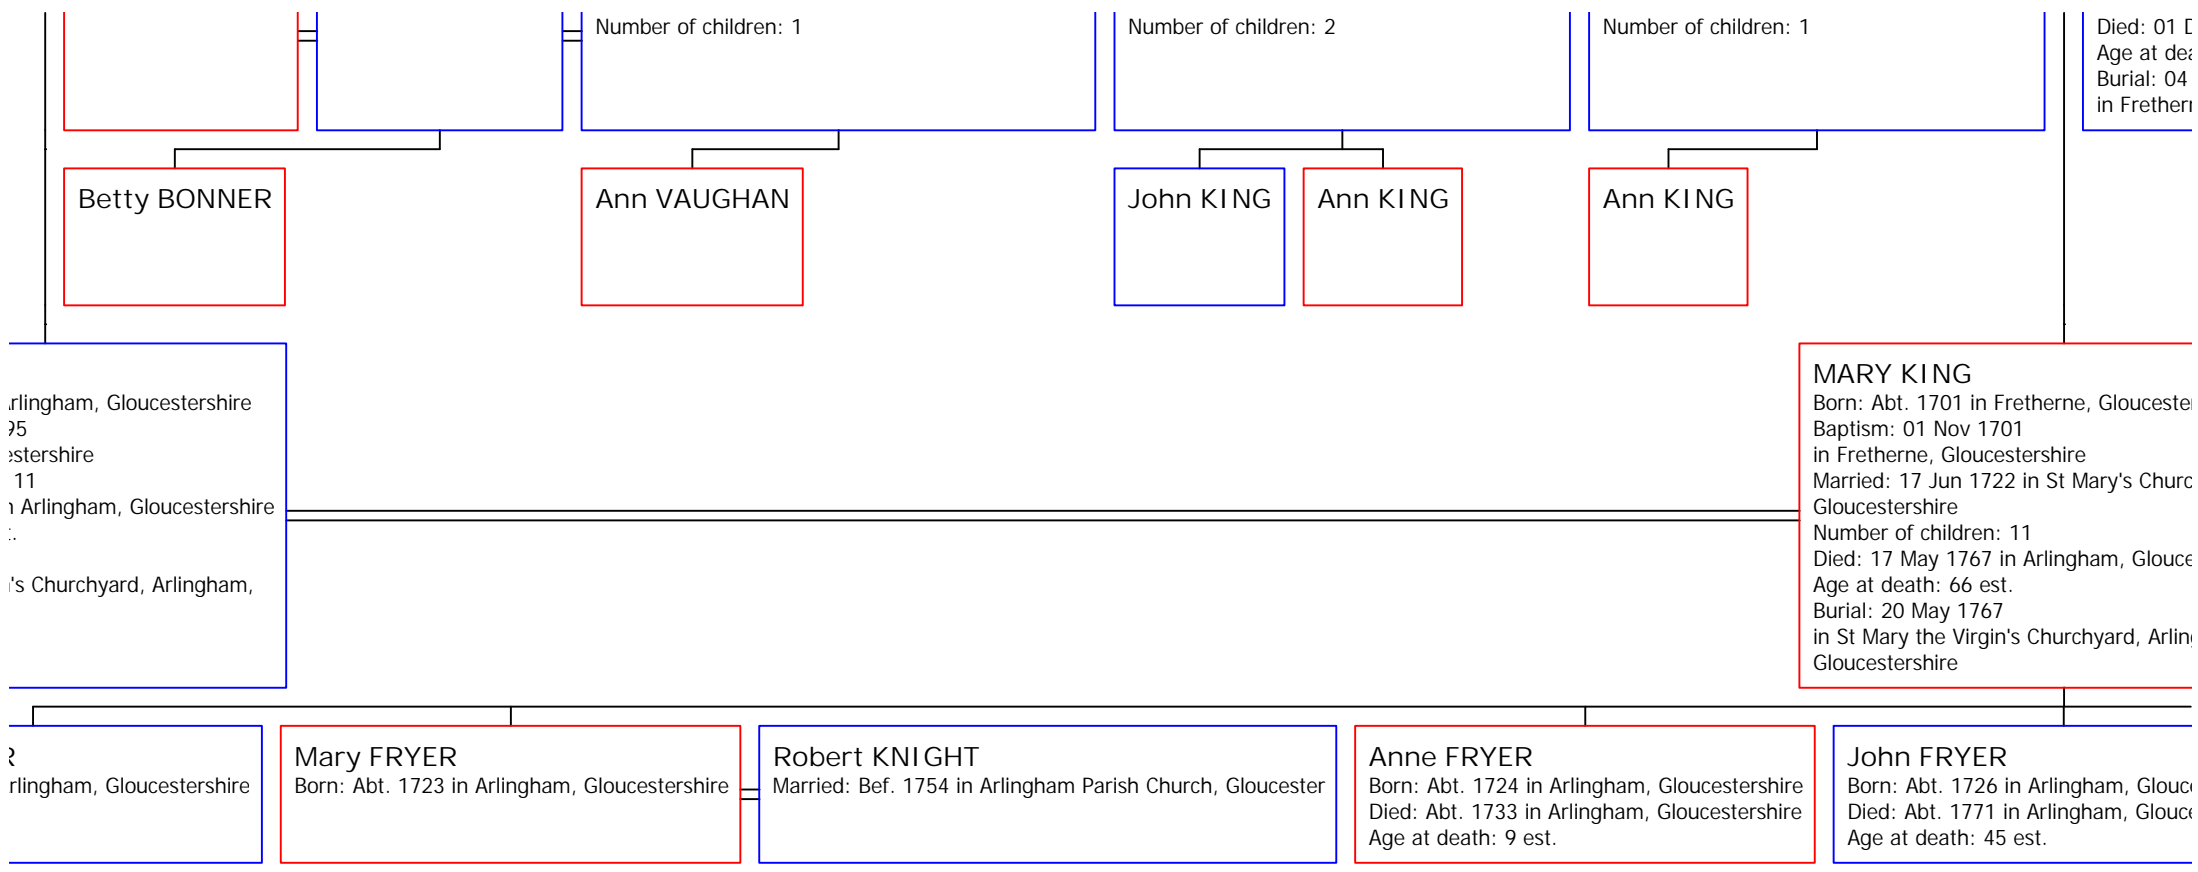

RICHARD
Born: Abt.
Baptism: C
in Arlingham
Number of
Died: Abt.
Age at dex
Burial: 18
in Arlingham