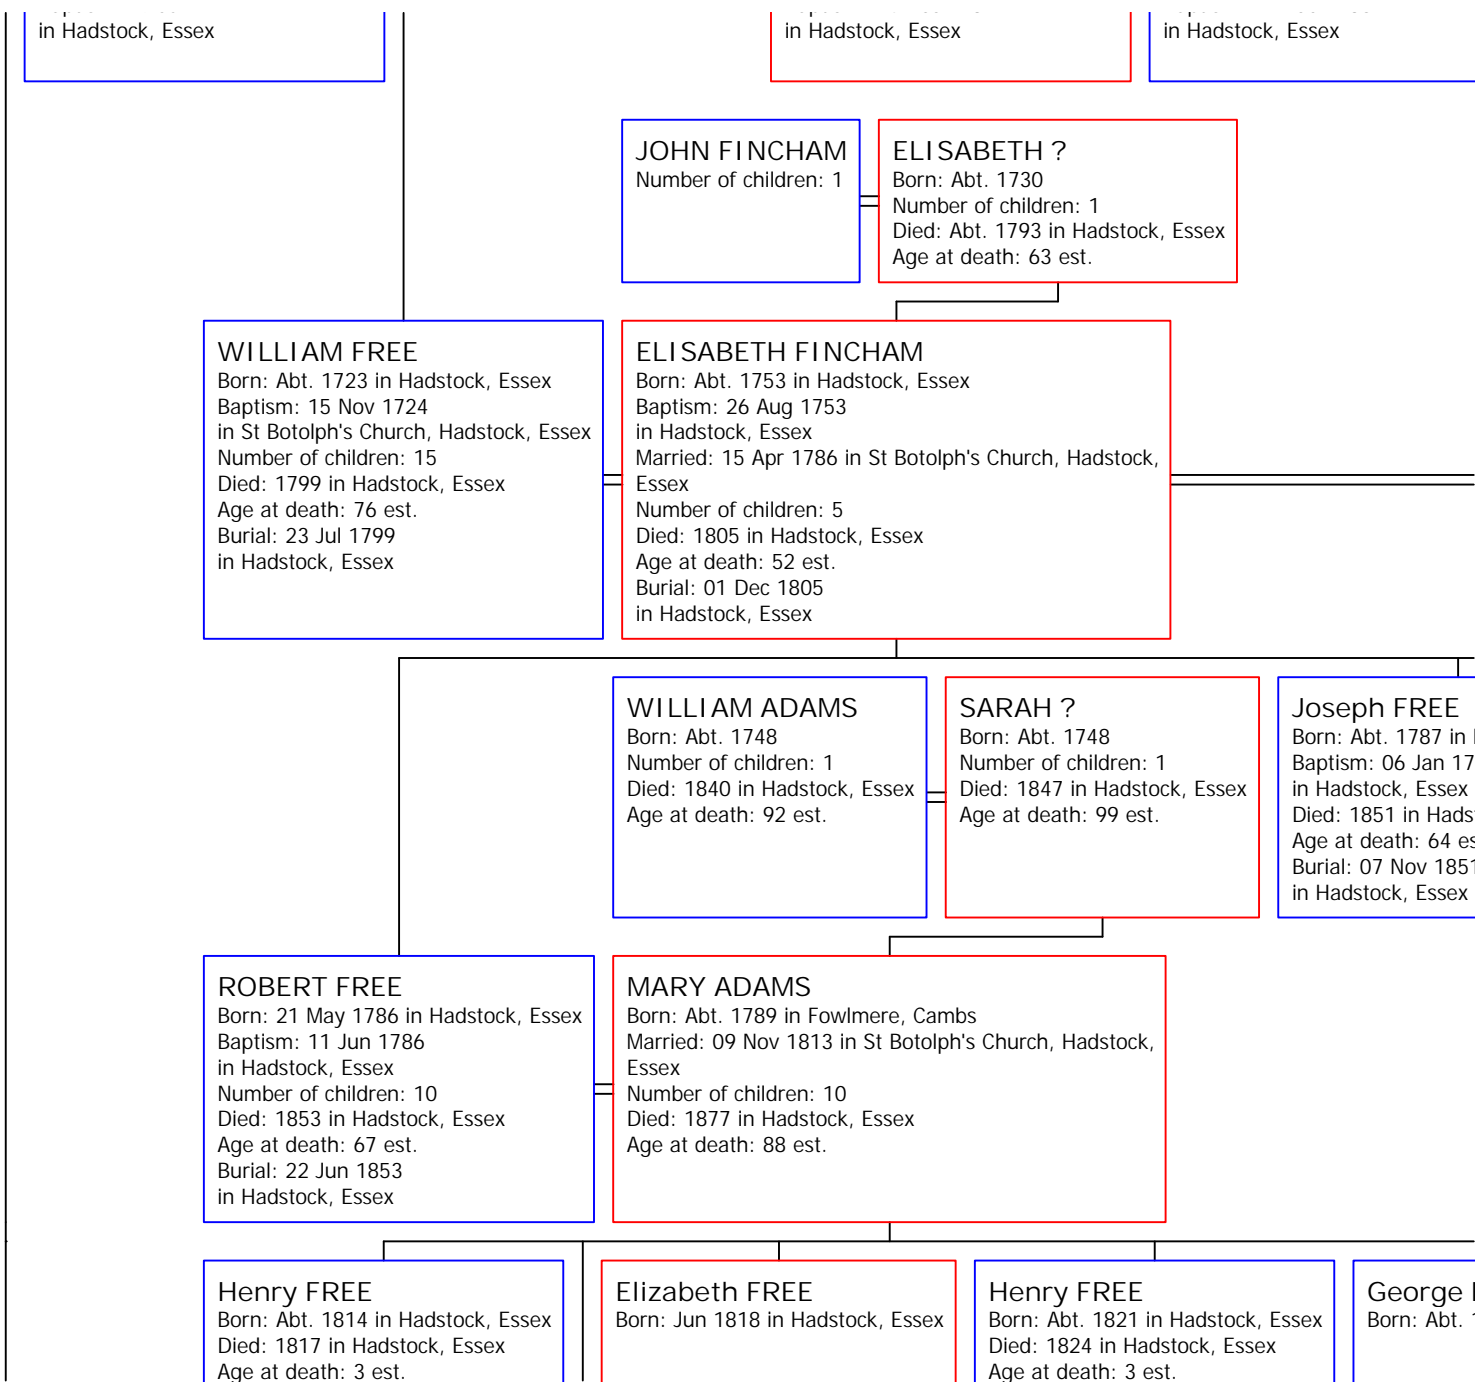

.hire

rch, East

\_\_\_\_\_

Died: 24 Feb 1948 in Colombo  
Age at death: 62 est.

Number of children: 1

? DANDO  
Born: 21 Nov 1930

Martha HAWES  
Born: Abt. 1730  
Married: 27 Dec 1746 in St Botolph's C  
Essex  
Number of children: 10  
Died: 1782 in Hadstock, Essex  
Age at death: 52 est.