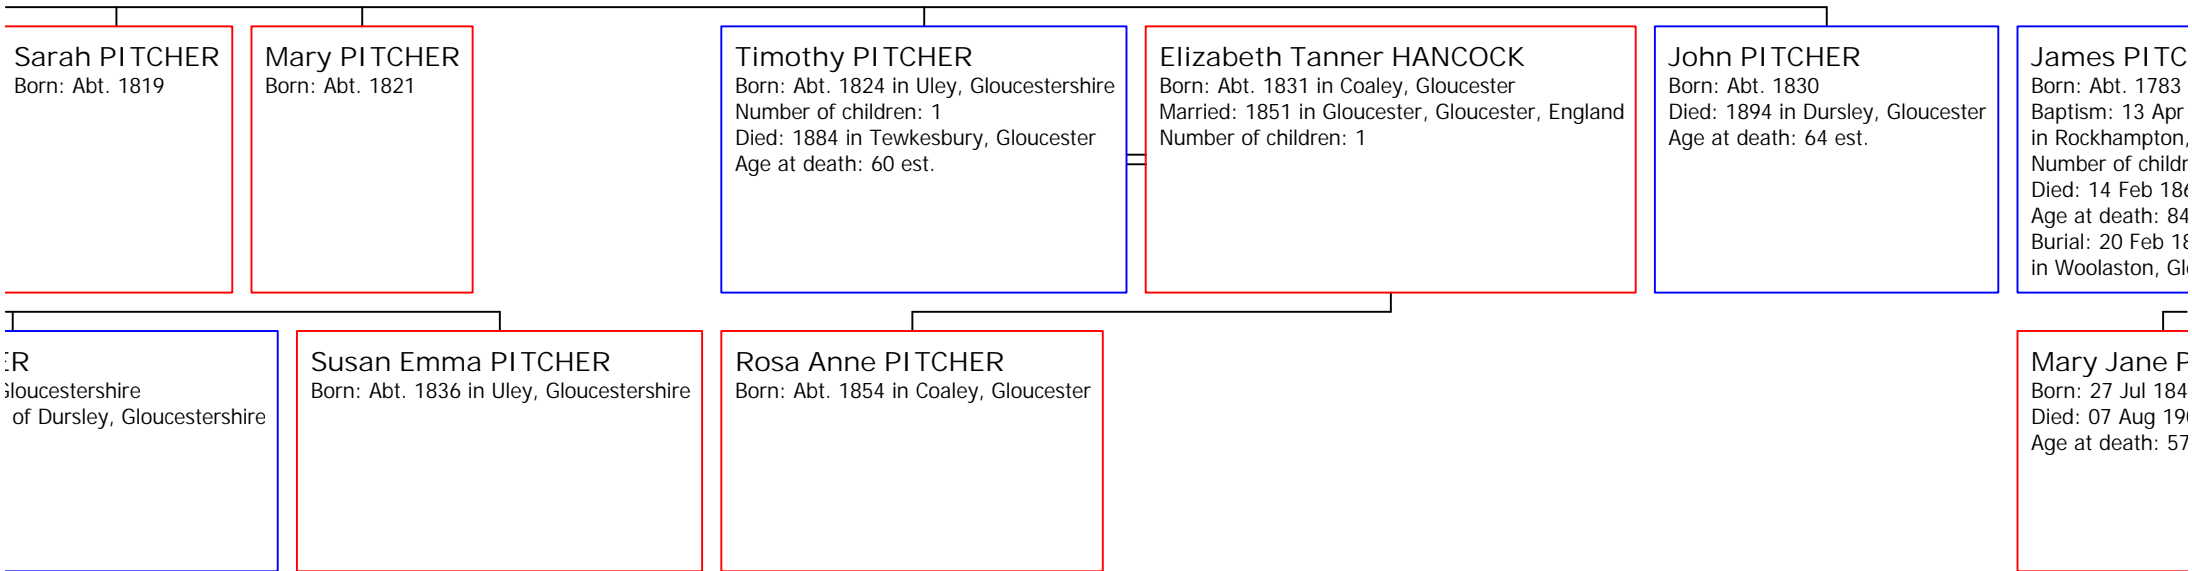

hard KING  
: Abt. 1708  
: 01 Dec 1738 in Fretherne, Gloucestershire  
at death: 30 est.

---

---

William BROWNING  
Number of children: 1

Sarah ?  
Number of children: 1

Walton Charmbury FUSSELL  
Number of children: 1

Betty ?  
Born: Abt. 1788  
Number of children: 1  
Died: 1867 in Alvington, Gloucestershire  
Age at death: 79 est.  
Burial: 06 Apr 1867  
in Woolaston, Gloucestershire

John PITCHER  
Born: Abt. 1787 in Rockhampton, Gloucestershire  
Baptism: 1787  
in Thornbury, Gloucestershire

PITCHER  
Born: 1783 in Woolaston, Gloucestershire  
Died: 13 Apr 1783  
in Rockhampton, Gloucestershire  
Number of children: 2  
Buried: 1867 in Woolaston, Gloucestershire  
Age at death: 84 est.  
Buried: 1867  
in Woolaston, Gloucestershire