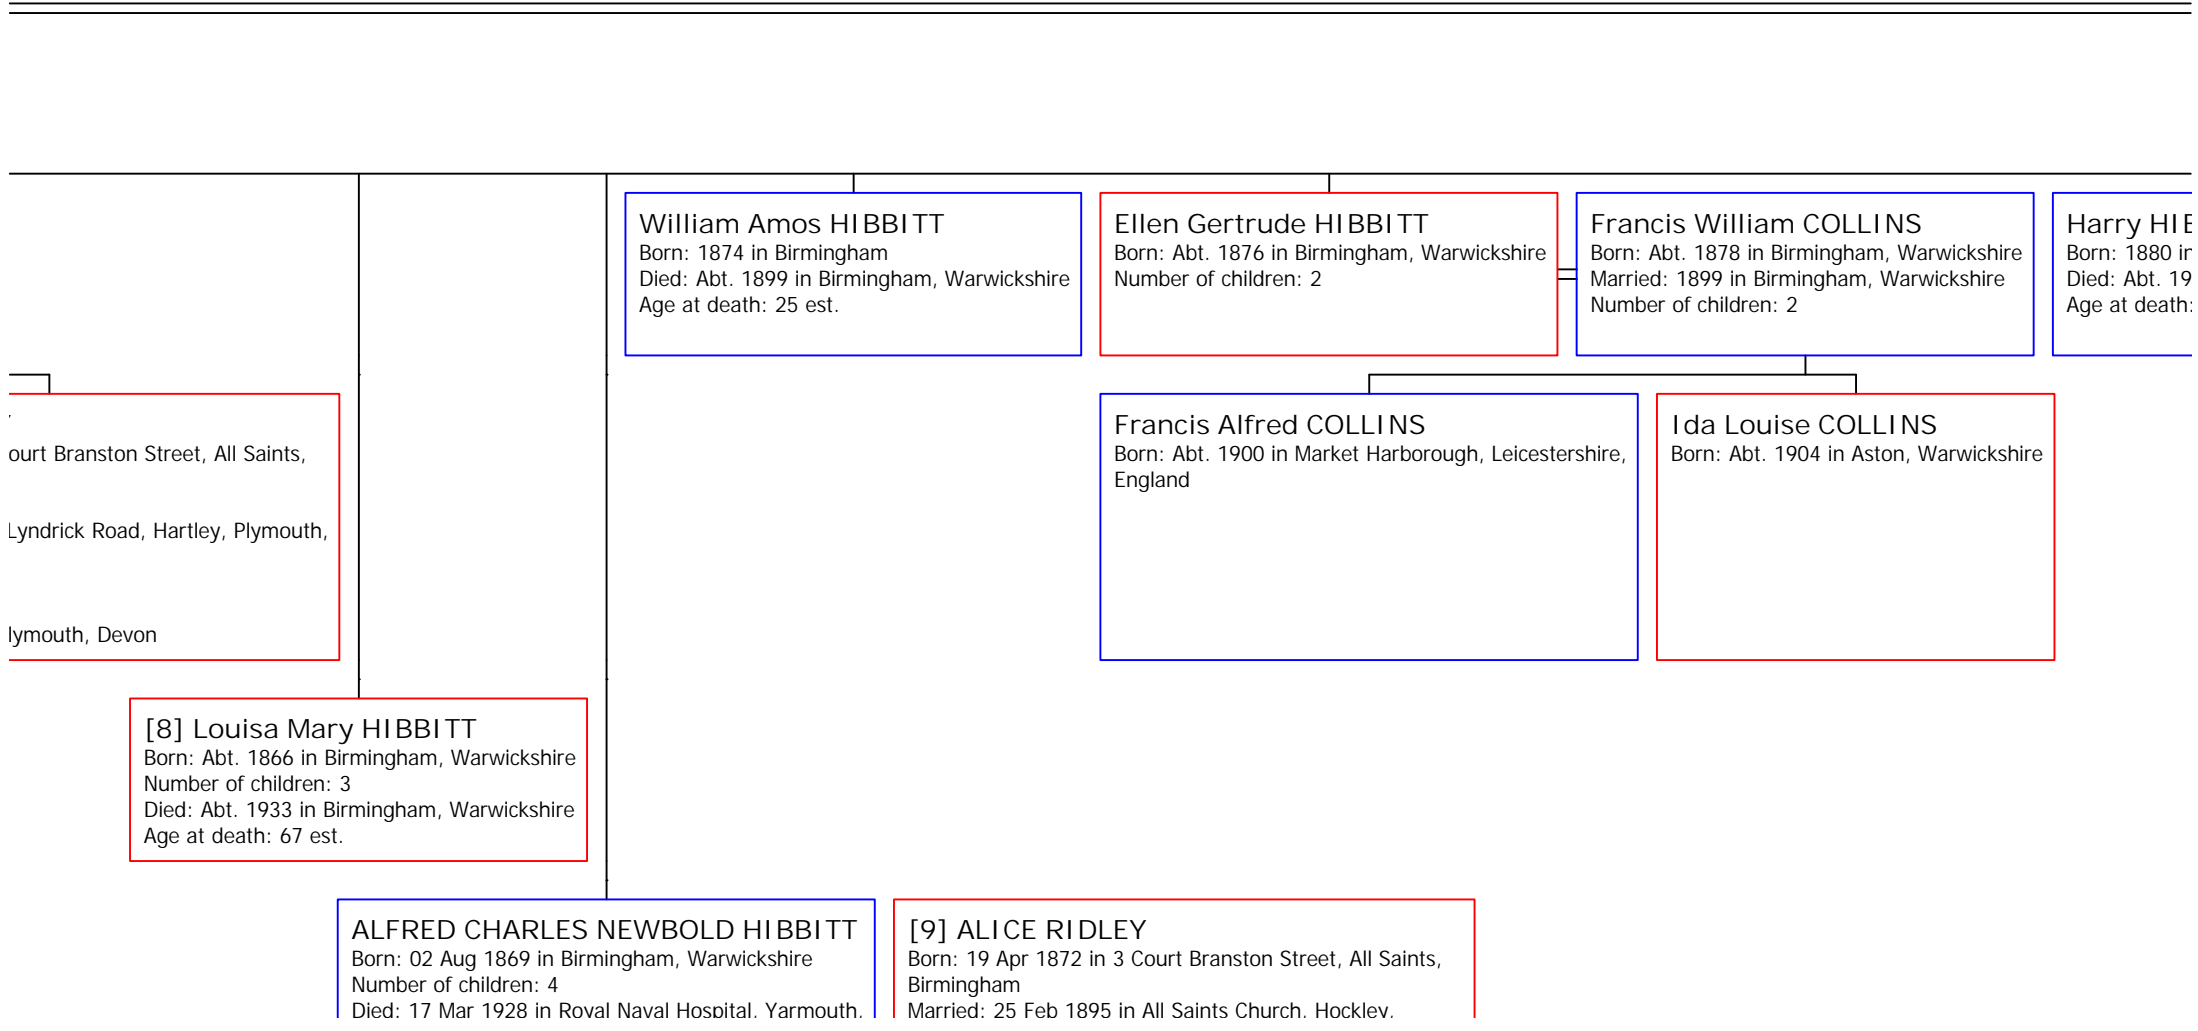

---

---

HIBBITT  
380 in Birmingham, Warwickshire  
d. 1959 in Birmingham, Warwickshire  
leath: 79 est.

Gertrude Adelaide Hannah WILLIAMS  
Born: Abt. 1882 in Birmingham, Warwickshire  
Married: 1915 in Birmingham, Warwickshire  
Died: Abt. 1968 in Birmingham, Warwickshire  
Age at death: 86 est.