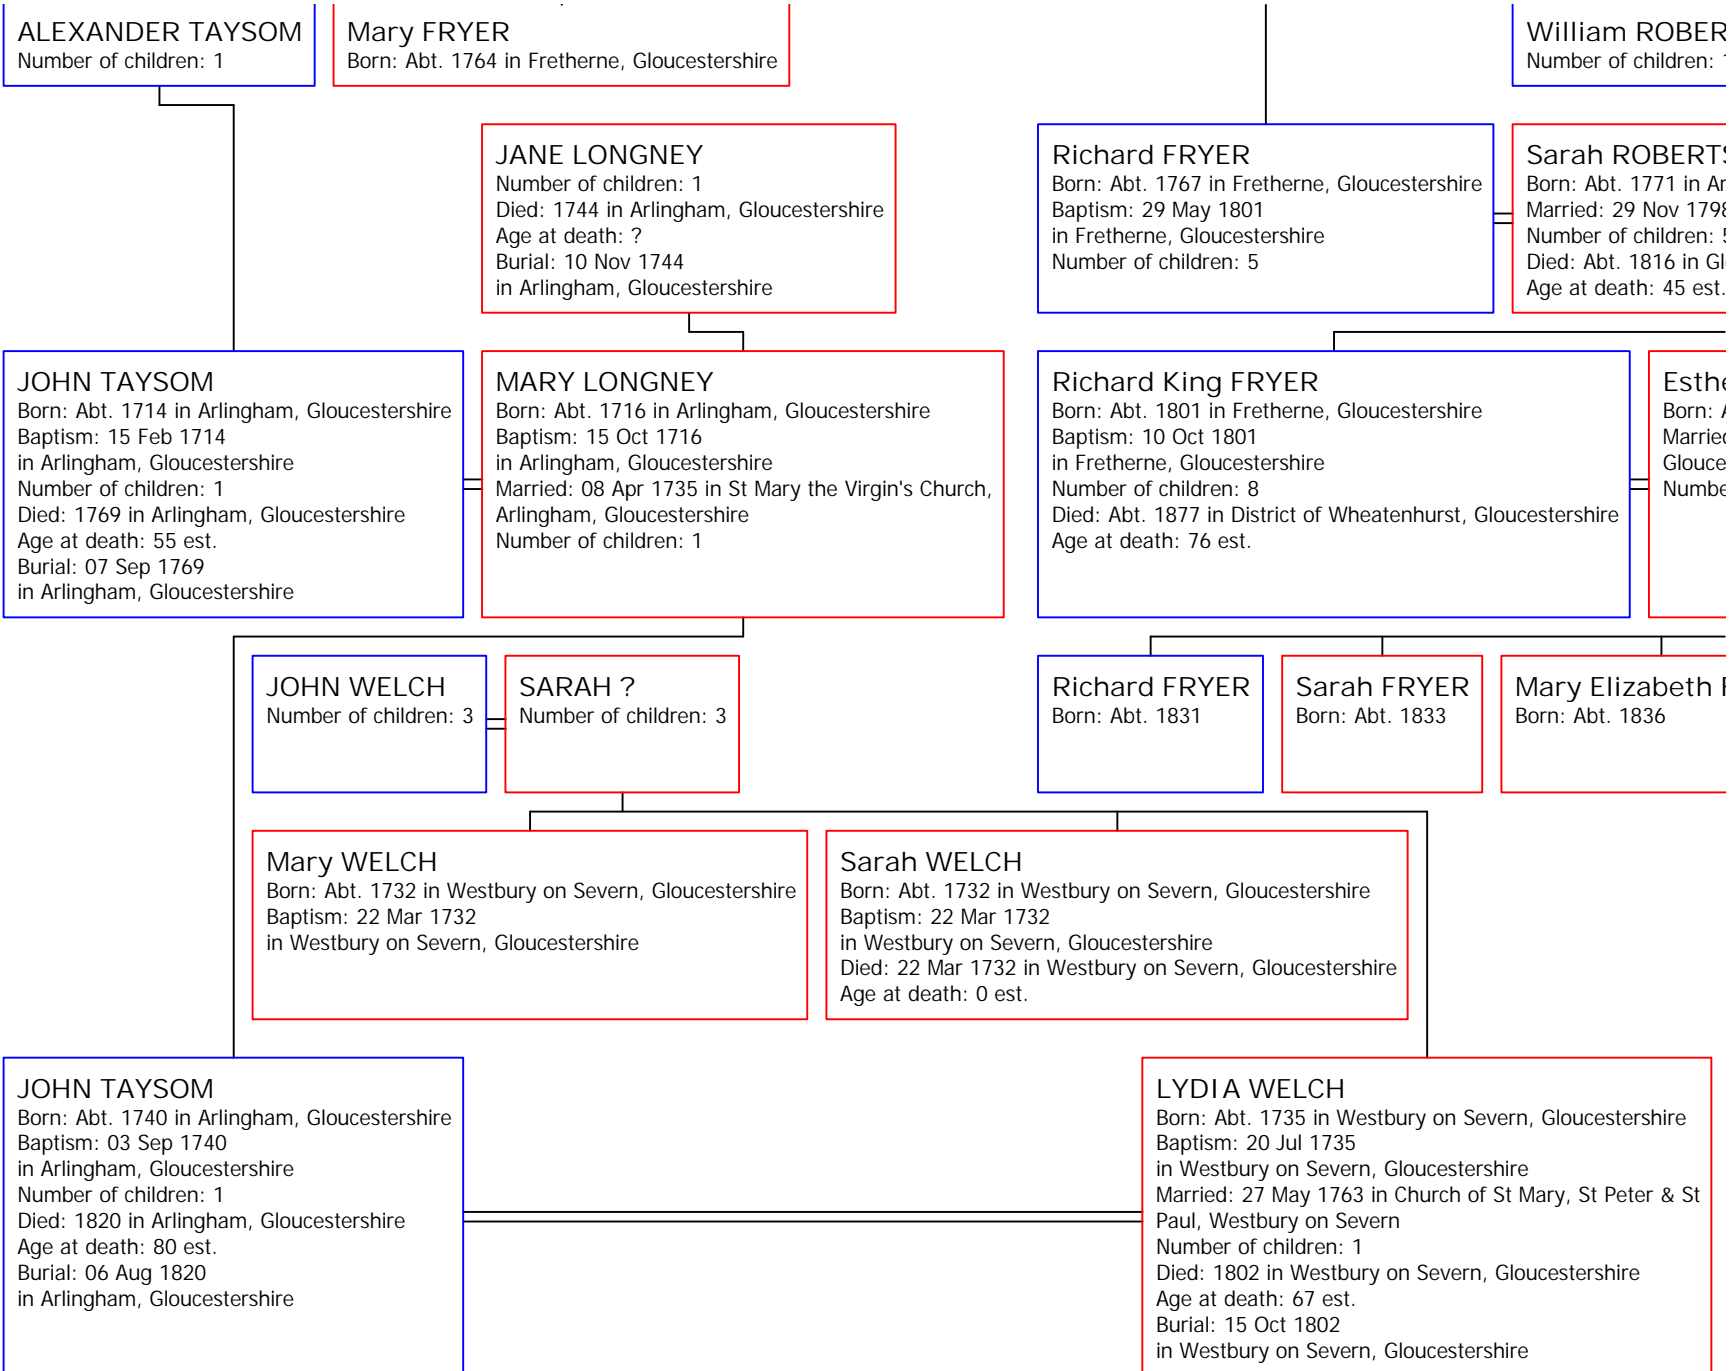

ALEXANDER TAYSOM

Mary FRYER

William ROBER

1 Severn,

**Hannah WOODWARD**  
Married: 18 Oct 1783 in Arlingham Parish Church,  
Gloucester

**Sophia FRYER**  
Born: Abt. 1748 in Arlingham, Gloucestershire

\_\_\_\_\_